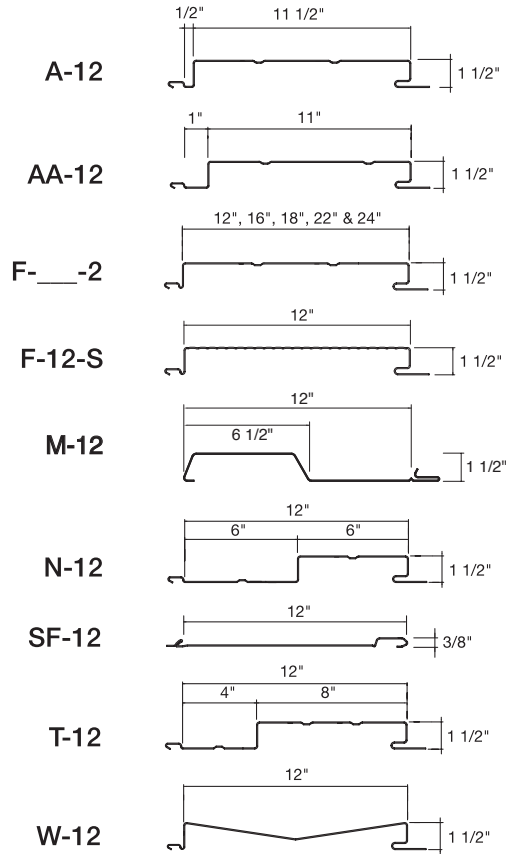

Concealed Fastener Panels

Bristol, CT

Fontana, CA

Integrity Series Panels

Bristol, CT **New for 2005-2006!**

Exposed Fastener Panels

Bristol, CT

Fontana, CA

Standing Seam Roof Panels

Bristol, CT

Fontana, CA

*DENOTES ON-SITE FABRICATION AVAILABLE WITH THIS PROFILE SELECTION

Button Punch Series Panels

Bristol, CT

Fontana, CA

Liner Panels