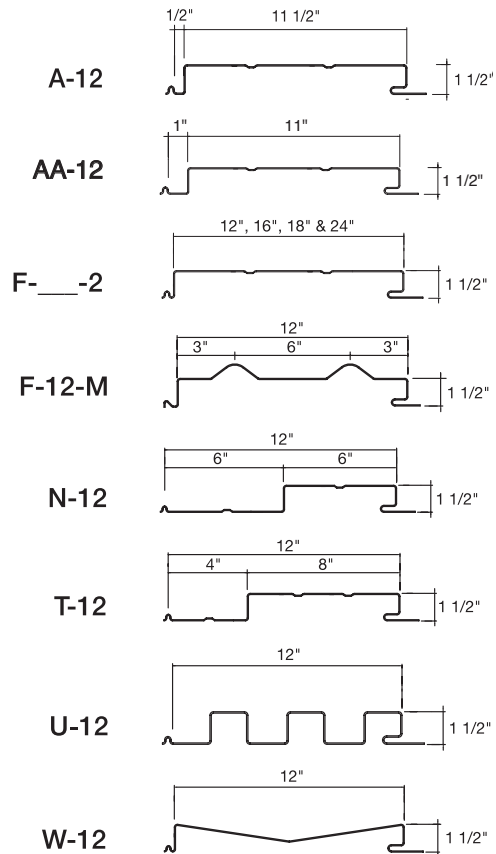

Concealed Fastener Panels

Bristol, CT

Fontana, CA

Integrity Series Panels

Bristol, CT **New for 2005-2006!**

Exposed Fastener Panels

Bristol, CT

Fontana, CA

Standing Seam Roof Panels

Bristol, CT

Fontana, CA

*DENOTES ON-SITE FABRICATION AVAILABLE WITH THIS PROFILE SELECTION

Button Punch Series Panels

Bristol, CT

Fontana, CA

Liner Panels