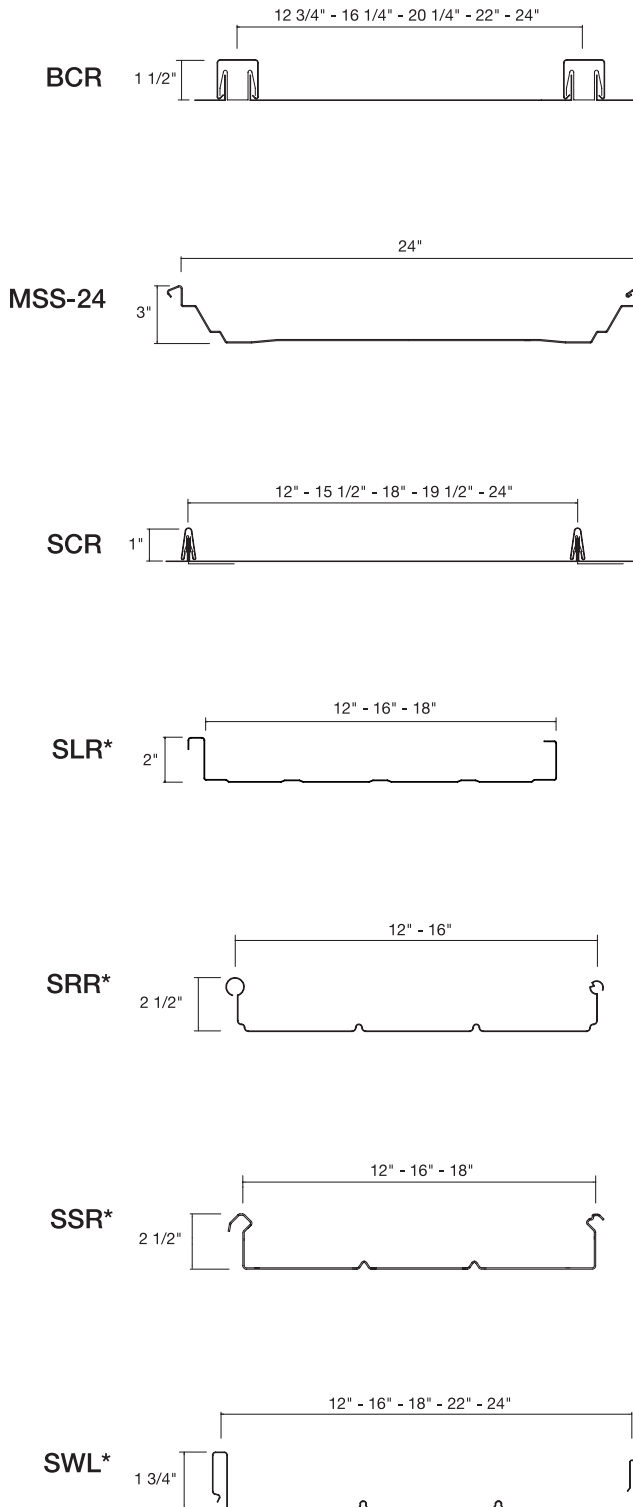

Concealed Fastener Panels

Bristol, CT

Fontana, CA

Integrity Series Panels

Bristol, CT **New for 2005-2006!**

Exposed Fastener Panels

Bristol, CT

Fontana, CA

Standing Seam Roof Panels

Bristol, CT

Fontana, CA

*DENOTES ON-SITE FABRICATION AVAILABLE WITH THIS PROFILE SELECTION

Button Punch Series Panels

Bristol, CT

Fontana, CA

Liner Panels