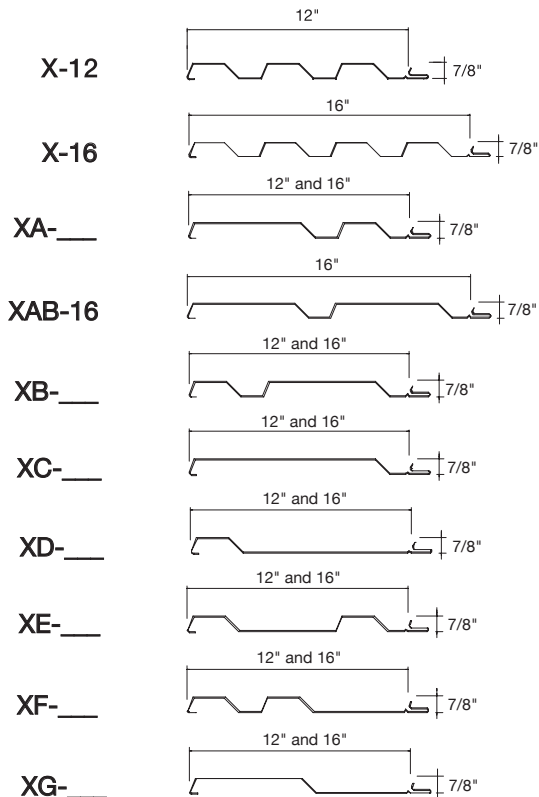

Concealed Fastener Panels

Bristol, CT

Fontana, CA

Integrity Series Panels

Bristol, CT **New for 2005-2006!**

Exposed Fastener Panels

Bristol, CT

Fontana, CA

Standing Seam Roof Panels

Bristol, CT

Fontana, CA

*DENOTES ON-SITE FABRICATION AVAILABLE WITH THIS PROFILE SELECTION

Button Punch Series Panels

Bristol, CT

Fontana, CA

Liner Panels