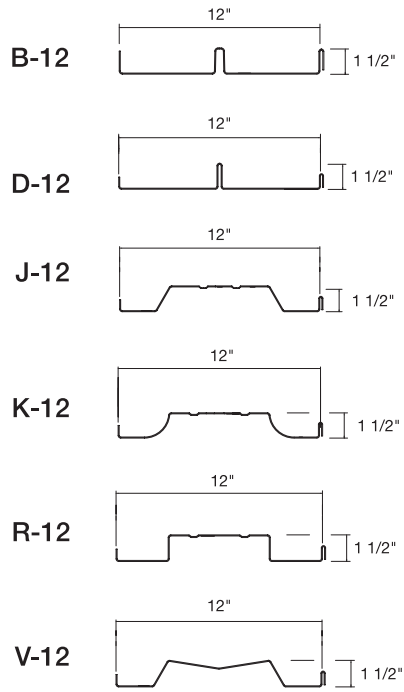

Standing Seam Roof Panels

Bristol, CT

Fontana, CA

*DENOTES ON-SITE FABRICATION AVAILABLE WITH THIS PROFILE SELECTION

Button Punch Series Panels

Bristol, CT

Fontana, CA

Liner Panels