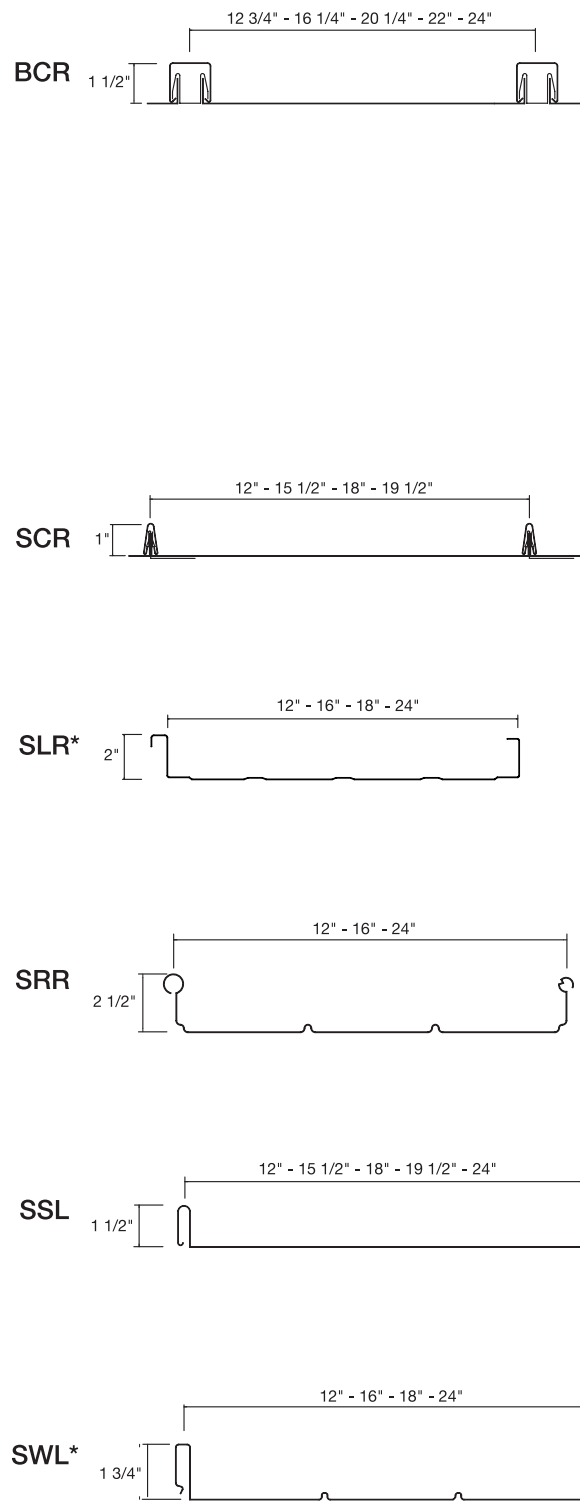

Concealed Fastener Panels

Bristol, CT

Fontana, CA

Integrity Series Panels

Bristol, CT **New for 2005-2006!**

Exposed Fastener Panels

Bristol, CT

Fontana, CA

Standing Seam Roof Panels

Bristol, CT

Fontana, CA

*DENOTES ON-SITE FABRICATION AVAILABLE WITH THIS PROFILE SELECTION

Button Punch Series Panels

Bristol, CT

Fontana, CA

Liner Panels